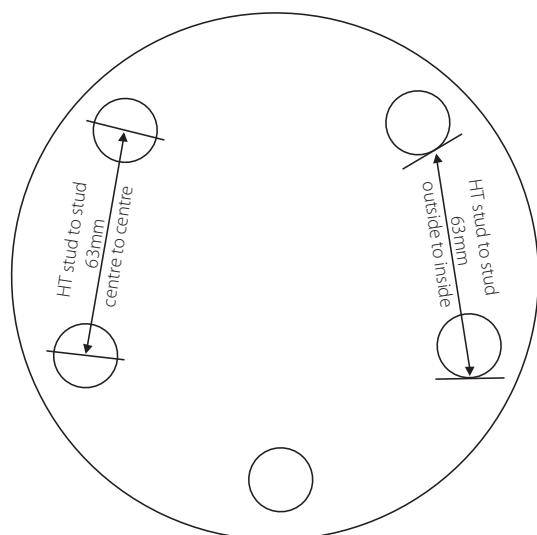

Tyres only

Item Code	Size	Tread	Speed Index	PLY Rating	Max Load
4.8/4.0X8/6P	8"	HIGHWAY	62m	4 PLY TUBE TYRE	265KG
4.80/4.00-8(6)HWY	8"	HIGHWAY	62m	4 PLY TYRE AND TUBE	265KG
4.80/4.00-8/6P	8"	HIGHWAY	62m	6 PLY TYRE (NOT TUBELESS)	345KG
6.90/6.00-9(6)HWY	9"	HIGHWAY	84m	6 PLY	500KG
6.90/6.00-9(10)HWY	9"	HIGHWAY	95m	10 PLY	690KG

Tubes only

Item Code	Size	Tread
4.00-8TUBE	8"	TUBE
6.00-9TUBE	9"	TUBE

IMPORTANT: All **PLY Rating Max Load & Speed Index** info is approximate only as ratings can change between brands. Please contact us to check current stock ratings.