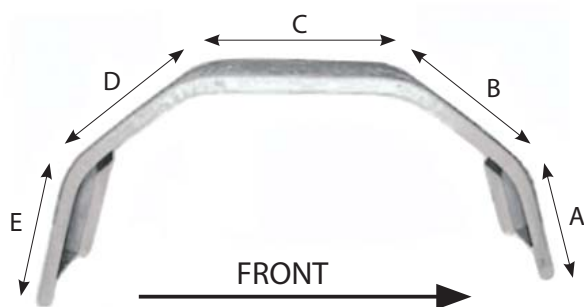

Mudguards

Steel Mudguards - Single Axle

Item Code	Description	Suits	Finish	Width	Length	Height	A	B	C	D	E
MGS8Z	8" Single Axle Mudguard - 4 Fold	10" - 13" Wheels	Smooth - Zinc	200mm	740mm	300mm	270mm	180mm	270mm	180mm	190mm
MGS8G	8" Single Axle Mudguard - 4 Fold	10" - 13" Wheels	Smooth - Galv	200mm	740mm	300mm	270mm	180mm	270mm	180mm	190mm
MGSB200X695	8" Single Axle Mudguard - 4 Fold	10" - 13" Wheels	Smooth - Black	200mm	695mm	310mm	180mm	180mm	250mm	200mm	180mm
MGSZ200X695	8" Single Axle Mudguard - 4 Fold	10" - 13" Wheels	Smooth - Zinc	200mm	695mm	310mm	180mm	180mm	250mm	200mm	180mm
MGSB200X850	8" Single Axle Mudguard - 4 Fold	13" - 14" Wheels	Smooth - Black	200mm	850mm	340mm	150mm	200mm	370mm	190mm	240mm
MGSZ230X850	9" Single Axle Mudguard - 4 Fold	13" - 14" Wheels	Smooth - Galv	230mm	850mm	340mm	150mm	200mm	370mm	190mm	240mm
MGSC255X850	10" Single Axle Mudguard - 4 Fold	13" - 14" Wheels	Checker - Black	255mm	850mm	340mm	150mm	200mm	370mm	190mm	240mm
MGSZ255X850	10" Single Axle Mudguard - 4 Fold	13" - 14" Wheels	Smooth - Galv	255mm	850mm	340mm	150mm	200mm	370mm	190mm	240mm
MGSB255X850	10" Single Axle Mudguard - 4 Fold	13" - 14" Wheels	Smooth - Black	255mm	850mm	340mm	150mm	200mm	370mm	190mm	240mm
MGSC280X980	11" Single Axle Mudguard - 4 Fold	15" - 16" Wheels	Checker - Black	280mm	980mm	490mm	300mm	200mm	390mm	230mm	370mm
MGS10B2F	10" Single Axle Mudguard - 2 Fold	13" - 14" Wheels	Smooth - Black	255mm	880mm	360mm	290mm	370mm	470mm	N/A	N/A
MGS10G2F	10" Single Axle Mudguard - 2 Fold	13" - 14" Wheels	Smooth - Galv	255mm	880mm	360mm	290mm	370mm	470mm	N/A	N/A

4 FOLD

Steel Mudguards - Tandem & Tri Axle