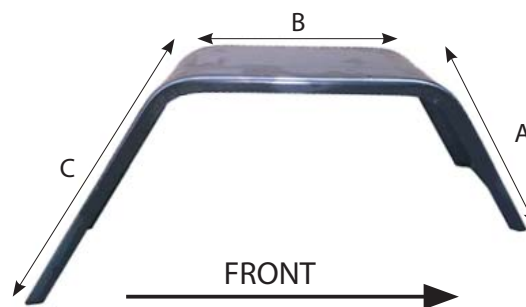

Mudguards

Steel Mudguards - Single Axle

Item Code	Description	Suits	Finish	Width	Length	Height	A	B	C	D	E
MGS8Z	8" Single Axle Mudguard - 4 Fold	10" - 13" Wheels	Smooth - Zinc	200mm	740mm	300mm	270mm	180mm	270mm	180mm	190mm
MGS8G	8" Single Axle Mudguard - 4 Fold	10" - 13" Wheels	Smooth - Galv	200mm	740mm	300mm	270mm	180mm	270mm	180mm	190mm
MGSB200X695	8" Single Axle Mudguard - 4 Fold	10" - 13" Wheels	Smooth - Black	200mm	695mm	310mm	180mm	180mm	250mm	200mm	180mm
MGSZ200X695	8" Single Axle Mudguard - 4 Fold	10" - 13" Wheels	Smooth - Zinc	200mm	695mm	310mm	180mm	180mm	250mm	200mm	180mm
MGSB200X850	8" Single Axle Mudguard - 4 Fold	13" - 14" Wheels	Smooth - Black	200mm	850mm	340mm	150mm	200mm	370mm	190mm	240mm
MGSZ230X850	9" Single Axle Mudguard - 4 Fold	13" - 14" Wheels	Smooth - Galv	230mm	850mm	340mm	150mm	200mm	370mm	190mm	240mm
MGSC255X850	10" Single Axle Mudguard - 4 Fold	13" - 14" Wheels	Checker - Black	255mm	850mm	340mm	150mm	200mm	370mm	190mm	240mm
MGSZ255X850	10" Single Axle Mudguard - 4 Fold	13" - 14" Wheels	Smooth - Galv	255mm	850mm	340mm	150mm	200mm	370mm	190mm	240mm
MGSB255X850	10" Single Axle Mudguard - 4 Fold	13" - 14" Wheels	Smooth - Black	255mm	850mm	340mm	150mm	200mm	370mm	190mm	240mm
MGSC280X980	11" Single Axle Mudguard - 4 Fold	15" - 16" Wheels	Checker - Black	280mm	980mm	490mm	300mm	200mm	390mm	230mm	370mm
MGS10B2F	10" Single Axle Mudguard - 2 Fold	13" - 14" Wheels	Smooth - Black	255mm	880mm	360mm	290mm	370mm	470mm	N/A	N/A
MGS10G2F	10" Single Axle Mudguard - 2 Fold	13" - 14" Wheels	Smooth - Galv	255mm	880mm	360mm	290mm	370mm	470mm	N/A	N/A

2 FOLD

Steel Mudguards - Tandem & Tri Axle