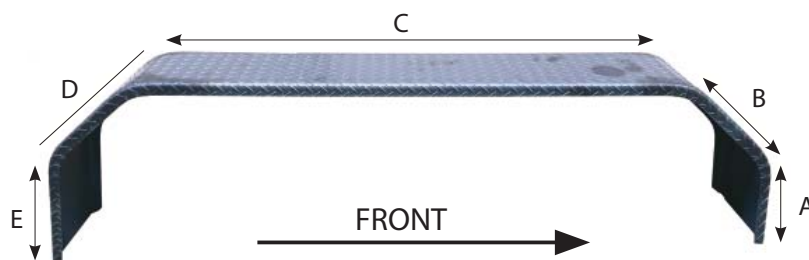

4 FOLD

2 FOLD

Steel Mudguards - Tandem & Tri Axle

Item Code	Description	Suits	Finish	Width	Length	Height	A	B	C	D	E
MGTZ230X1720	9" Tandem Axle Mudguard - 4 Fold	14" - 15" Wheels	Smooth - Zinc	230mm	1720mm	465mm	200mm	260mm	1210mm	260mm	290mm
MGTG230X1720	9" Tandem Axle Mudguard - 4 Fold	14" - 15" Wheels	Smooth - Galv	230mm	1720mm	465mm	200mm	260mm	1210mm	260mm	290mm
MGTC230X1720	9" Tandem Axle Mudguard - 4 Fold	14" - 15" Wheels	Checker - Black	230mm	1720mm	465mm	200mm	260mm	1210mm	260mm	290mm
MGTC230X1560	9" Tandem Axle Mudguard - 4 Fold	14" - 15" Wheels	Checker - Black	230mm	1560mm	465mm	200mm	260mm	1040mm	260mm	290mm
MGTC280X1560	11" Tandem Axle Mudguard - 4 Fold	14" - 15" Wheels	Checker - Black	280mm	1560mm	465mm	200mm	260mm	1040mm	260mm	290mm
MGTB280X1560	11" Tandem Axle Mudguard - 4 Fold	14" - 15" Wheels	Smooth - Black	280mm	1560mm	465mm	200mm	260mm	1040mm	260mm	290mm
MGTC280X1870	11" Tandem Axle Mudguard - 4 Fold	15" - 16" Wheels	Checker - Black	280mm	1870mm	480mm	200mm	260mm	1330mm	260mm	290mm
MGTRC255X2700	10" Tri Axle Mudguard - 4 Fold	15" - 16" Wheels	Checker - Black	255mm	2700mm	475mm	200mm	260mm	2200mm	260mm	290mm