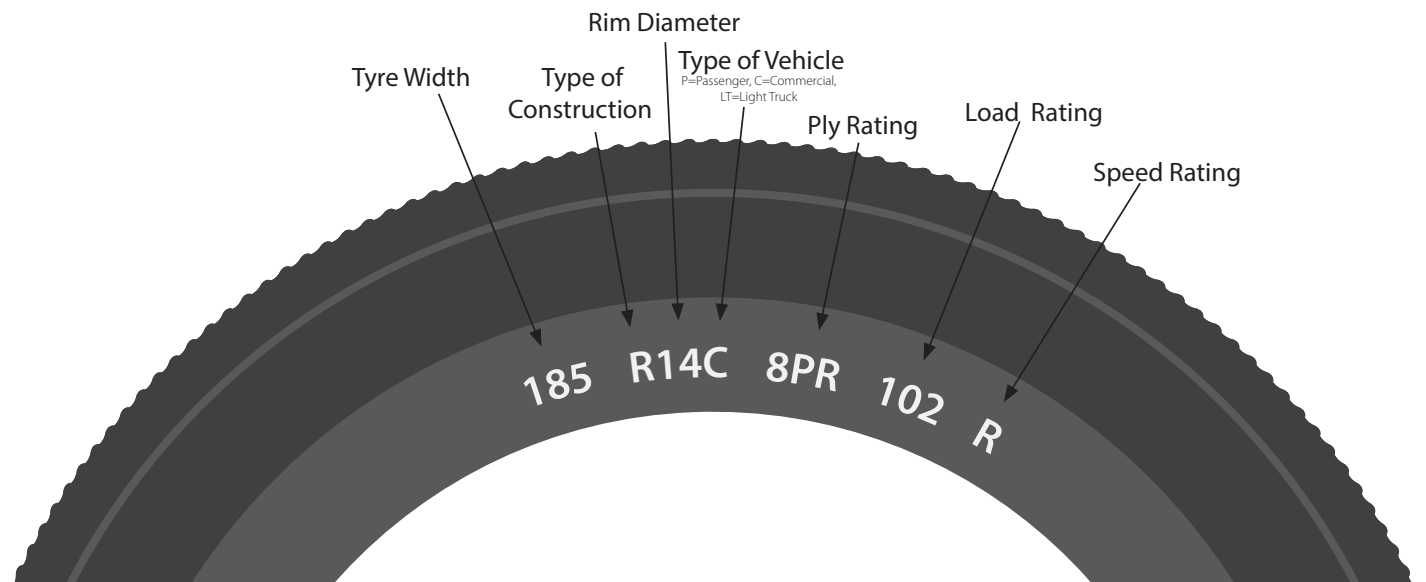

Tyres Only

Item Code	Size	Style	Tread	Speed Index	PLY Rating	Max Load
5.00-10TUBE	10"	TUBE	TUBE	79N	8 PLY	500KG
5.00-10(8)HWY	10"	TUBE	HIGHWAY	79N	8 PLY	500KG

IMPORTANT: All **PLY Rating Max Load & Speed Index** info is approximate only as ratings can change between brands. Please contact us to check current stock ratings.