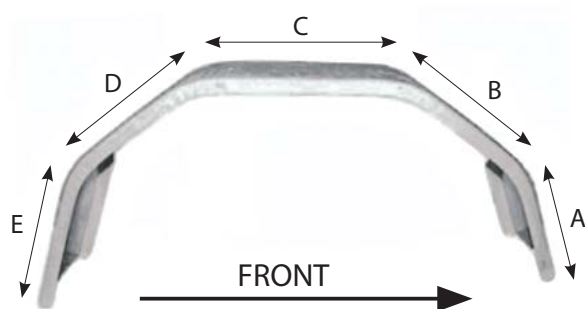

Mudguards

Steel Mudguards - Single Axle

Item Code	Description	Suits	Finish	Width	Length	Height	A	B	C	D	E
MGS8Z	8" Single Axle Mudguard - 4 Fold	10" - 13" Wheels	Smooth - Zinc	200mm	740mm	300mm	270mm	180mm	270mm	180mm	190mm
MGS8G	8" Single Axle Mudguard - 4 Fold	10" - 13" Wheels	Smooth - Galv	200mm	740mm	300mm	270mm	180mm	270mm	180mm	190mm
MGSB200X695	8" Single Axle Mudguard - 4 Fold	10" - 13" Wheels	Smooth - Black	200mm	695mm	310mm	180mm	180mm	250mm	200mm	180mm
MGSZ200X695	8" Single Axle Mudguard - 4 Fold	10" - 13" Wheels	Smooth - Zinc	200mm	695mm	310mm	180mm	180mm	250mm	200mm	180mm
MGSB200X850	8" Single Axle Mudguard - 4 Fold	13" - 14" Wheels	Smooth - Black	200mm	850mm	340mm	150mm	200mm	370mm	190mm	240mm
MGSZ230X850	9" Single Axle Mudguard - 4 Fold	13" - 14" Wheels	Smooth - Galv	230mm	850mm	340mm	150mm	200mm	370mm	190mm	240mm
MGSC255X850	10" Single Axle Mudguard - 4 Fold	13" - 14" Wheels	Checker - Black	255mm	850mm	340mm	150mm	200mm	370mm	190mm	240mm
MGSZ255X850	10" Single Axle Mudguard - 4 Fold	13" - 14" Wheels	Smooth - Galv	255mm	850mm	340mm	150mm	200mm	370mm	190mm	240mm
MGSB255X850	10" Single Axle Mudguard - 4 Fold	13" - 14" Wheels	Smooth - Black	255mm	850mm	340mm	150mm	200mm	370mm	190mm	240mm
MGSC280X980	11" Single Axle Mudguard - 4 Fold	15" - 16" Wheels	Checker - Black	280mm	980mm	490mm	300mm	200mm	390mm	230mm	370mm
MGS10B2F	10" Single Axle Mudguard - 2 Fold	13" - 14" Wheels	Smooth - Black	255mm	880mm	360mm	290mm	370mm	470mm	N/A	N/A
MGS10G2F	10" Single Axle Mudguard - 2 Fold	13" - 14" Wheels	Smooth - Galv	255mm	880mm	360mm	290mm	370mm	470mm	N/A	N/A

4 FOLD

Steel Mudguards - Tandem & Tri Axle