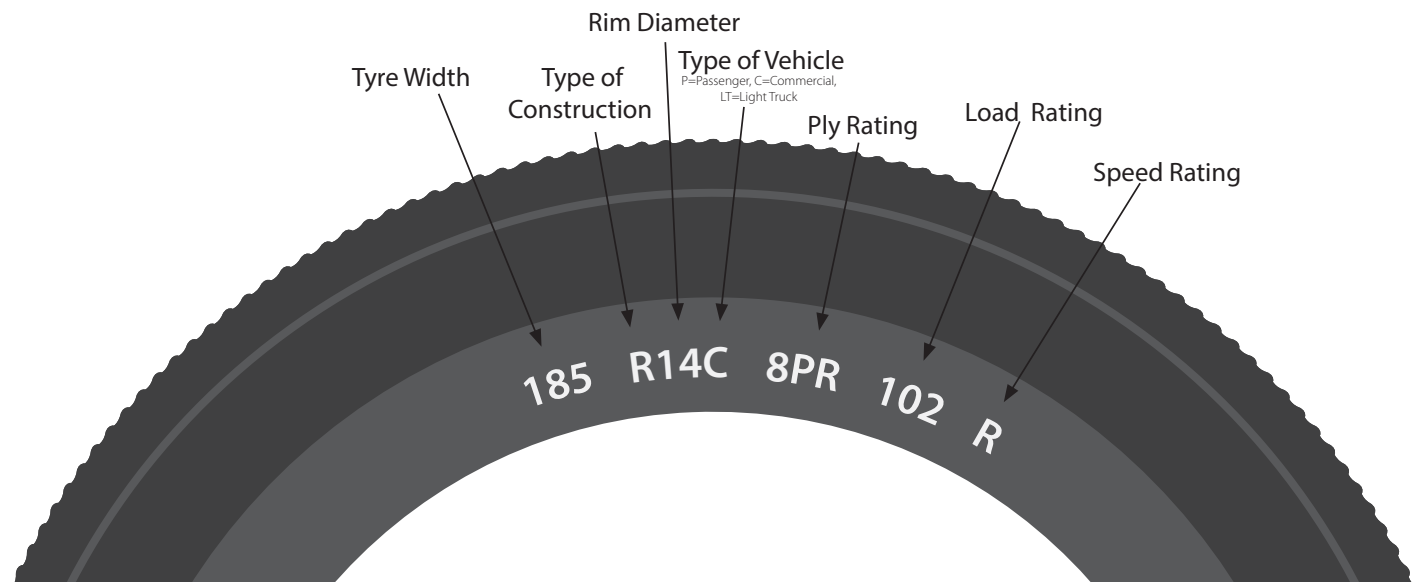

Tyres Only

Item Code	Size	Style	Tread	Speed Index	PLY Rating	Max Load
5.00-10TUBE	10"	TUBE	TUBE	79N	8 PLY	500KG
5.00-10(8)HWY	10"	TUBE	HIGHWAY	79N	8 PLY	500KG

IMPORTANT: All **PLY Ratin Max Load & Speed Index** info is approximate only as ratings can change between brands. Please contact us to check current stock ratings.