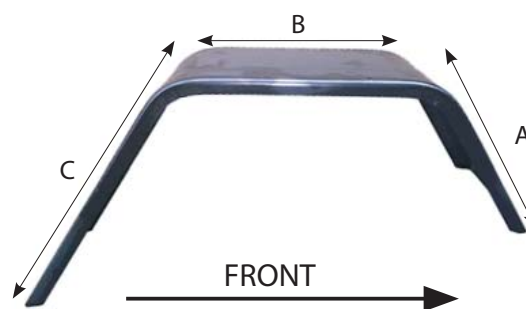

Mudguards

Steel Mudguards - Single Axle

Item Code	Description	Suits	Finish	Width	Length	Height	A	B	C	D	E
MGS8Z	8" Single Axle Mudguard - 4 Fold	10" - 13" Wheels	Smooth - Zinc	200mm	740mm	300mm	270mm	180mm	270mm	180mm	190mm
MGS8G	8" Single Axle Mudguard - 4 Fold	10" - 13" Wheels	Smooth - Galv	200mm	740mm	300mm	270mm	180mm	270mm	180mm	190mm
MGSB200X695	8" Single Axle Mudguard - 4 Fold	10" - 13" Wheels	Smooth - Black	200mm	695mm	310mm	180mm	180mm	250mm	200mm	180mm
MGSZ200X695	8" Single Axle Mudguard - 4 Fold	10" - 13" Wheels	Smooth - Zinc	200mm	695mm	310mm	180mm	180mm	250mm	200mm	180mm
MGSB200X850	8" Single Axle Mudguard - 4 Fold	13" - 14" Wheels	Smooth - Black	200mm	850mm	340mm	150mm	200mm	370mm	190mm	240mm
MGSZ230X850	9" Single Axle Mudguard - 4 Fold	13" - 14" Wheels	Smooth - Galv	230mm	850mm	340mm	150mm	200mm	370mm	190mm	240mm
MGSC255X850	10" Single Axle Mudguard - 4 Fold	13" - 14" Wheels	Checker - Black	255mm	850mm	340mm	150mm	200mm	370mm	190mm	240mm
MGSZ255X850	10" Single Axle Mudguard - 4 Fold	13" - 14" Wheels	Smooth - Galv	255mm	850mm	340mm	150mm	200mm	370mm	190mm	240mm
MGSB255X850	10" Single Axle Mudguard - 4 Fold	13" - 14" Wheels	Smooth - Black	255mm	850mm	340mm	150mm	200mm	370mm	190mm	240mm
MGSC280X980	11" Single Axle Mudguard - 4 Fold	15" - 16" Wheels	Checker - Black	280mm	980mm	490mm	300mm	200mm	390mm	230mm	370mm
MGS10B2F	10" Single Axle Mudguard - 2 Fold	13" - 14" Wheels	Smooth - Black	255mm	880mm	360mm	290mm	370mm	470mm	N/A	N/A
MGS10G2F	10" Single Axle Mudguard - 2 Fold	13" - 14" Wheels	Smooth - Galv	255mm	880mm	360mm	290mm	370mm	470mm	N/A	N/A

2 FOLD

Steel Mudguards - Tandem & Tri Axle